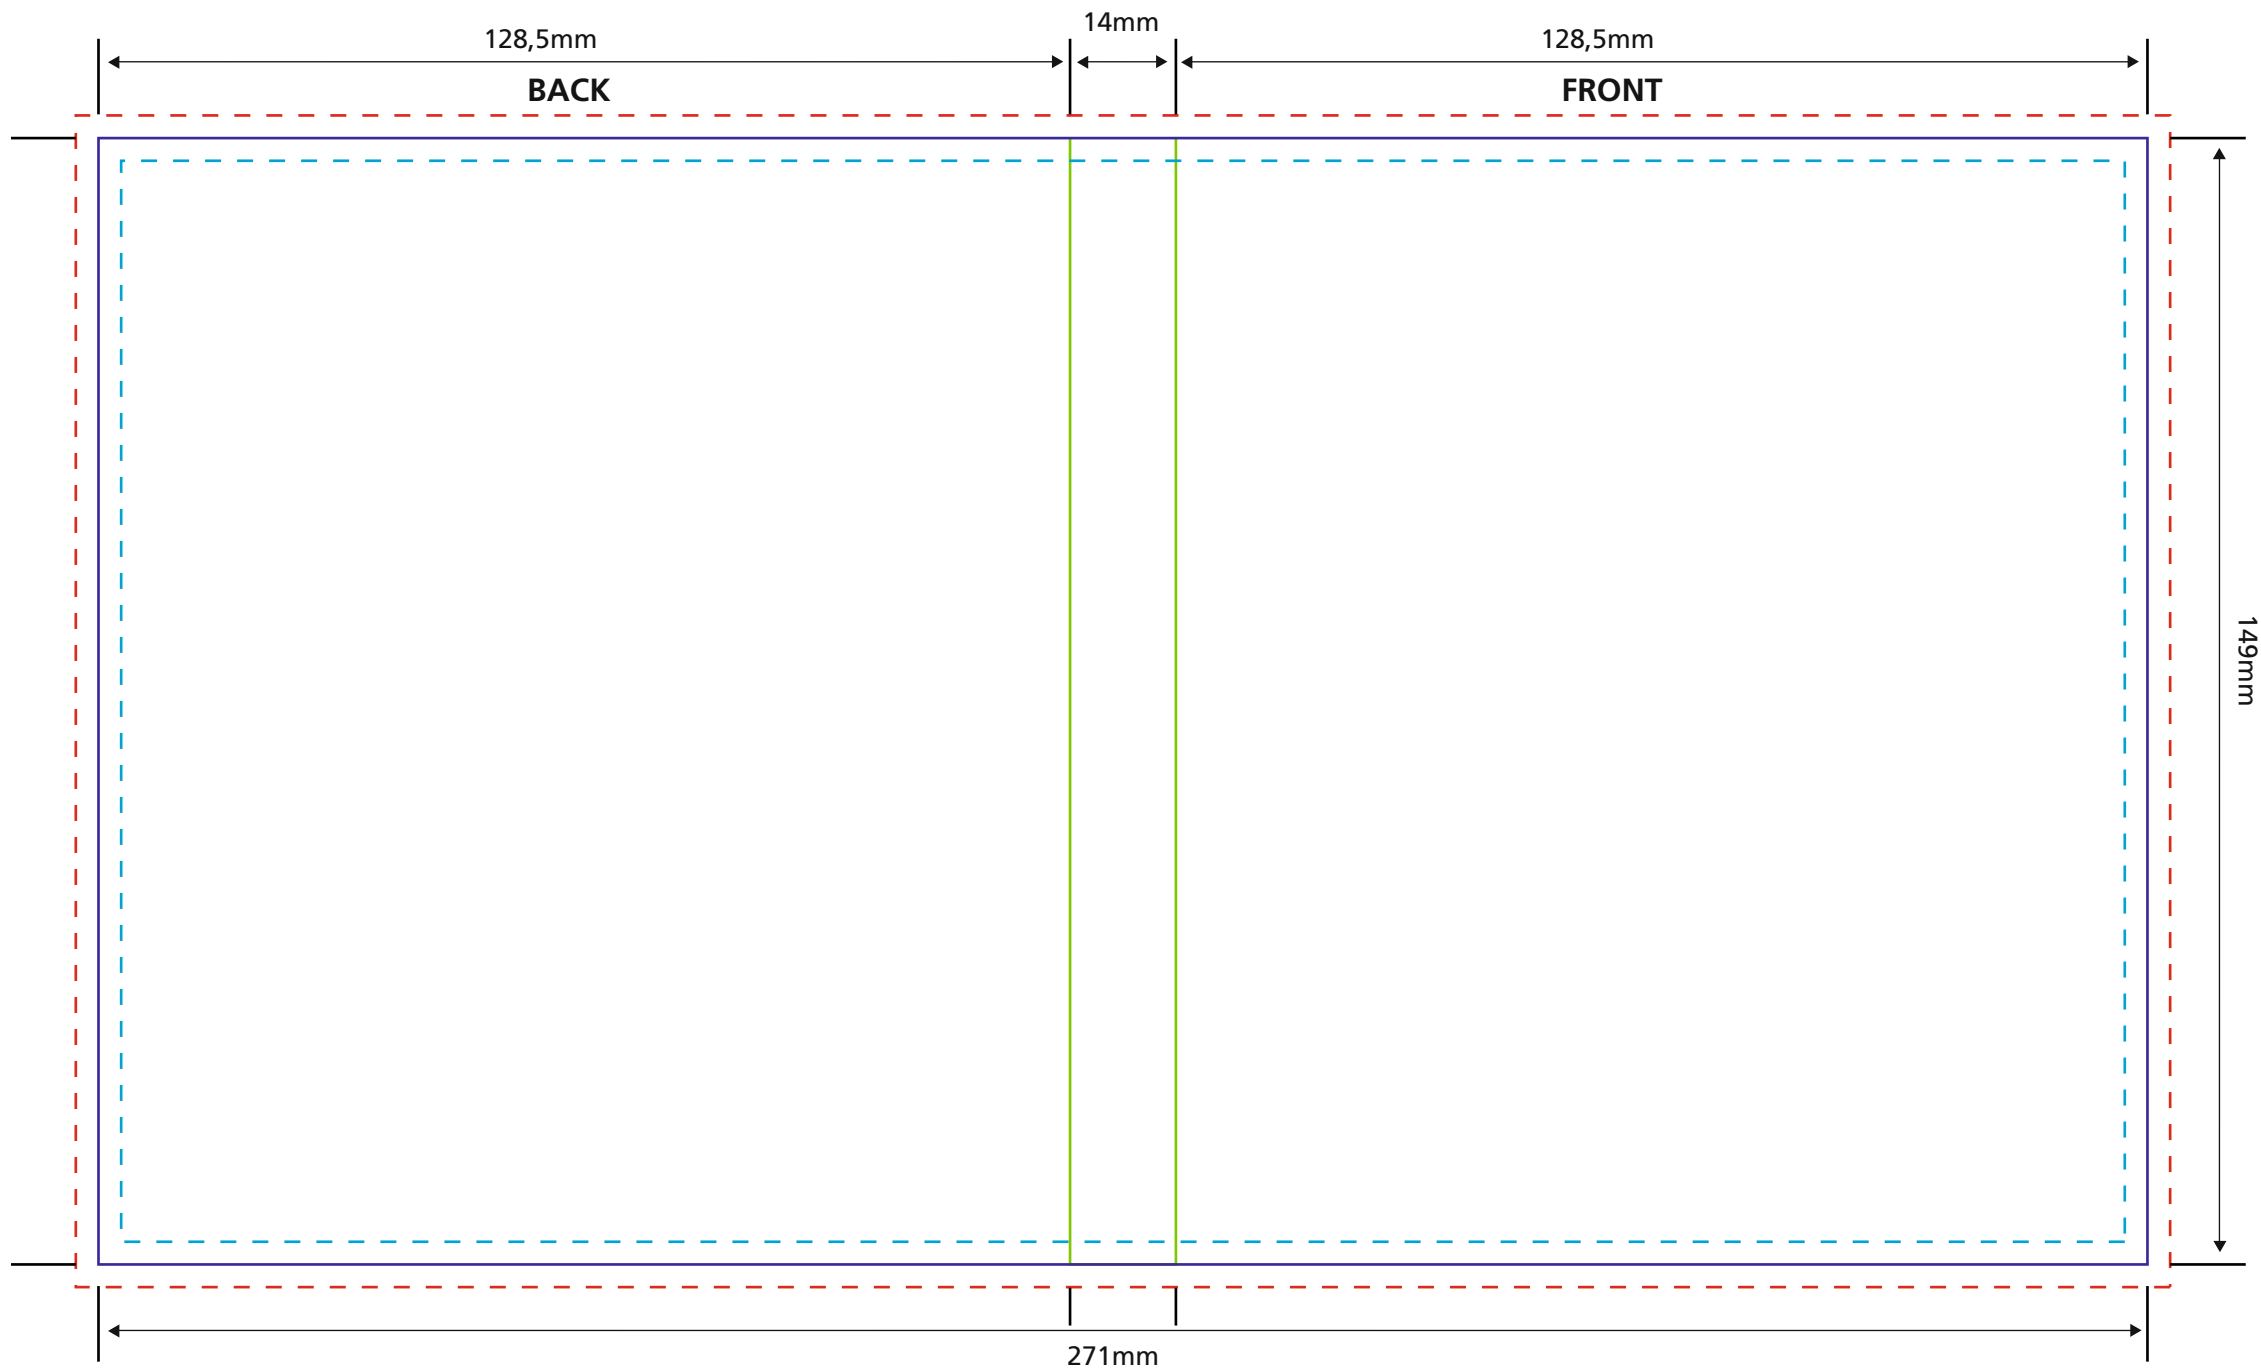

RUNNING TIME APPROX 211 MINUTES (OPERA: 111 MINUTES FEATURE)

OABD7121 D

OPUS ARTE

MEYERBEER

ROBERT LE DIABLE

dts-hd Master Audio

OABD7121 D

OPUS ARTE

149mm

271mm

128,5mm

BACK

14mm

128,5mm

FRONT